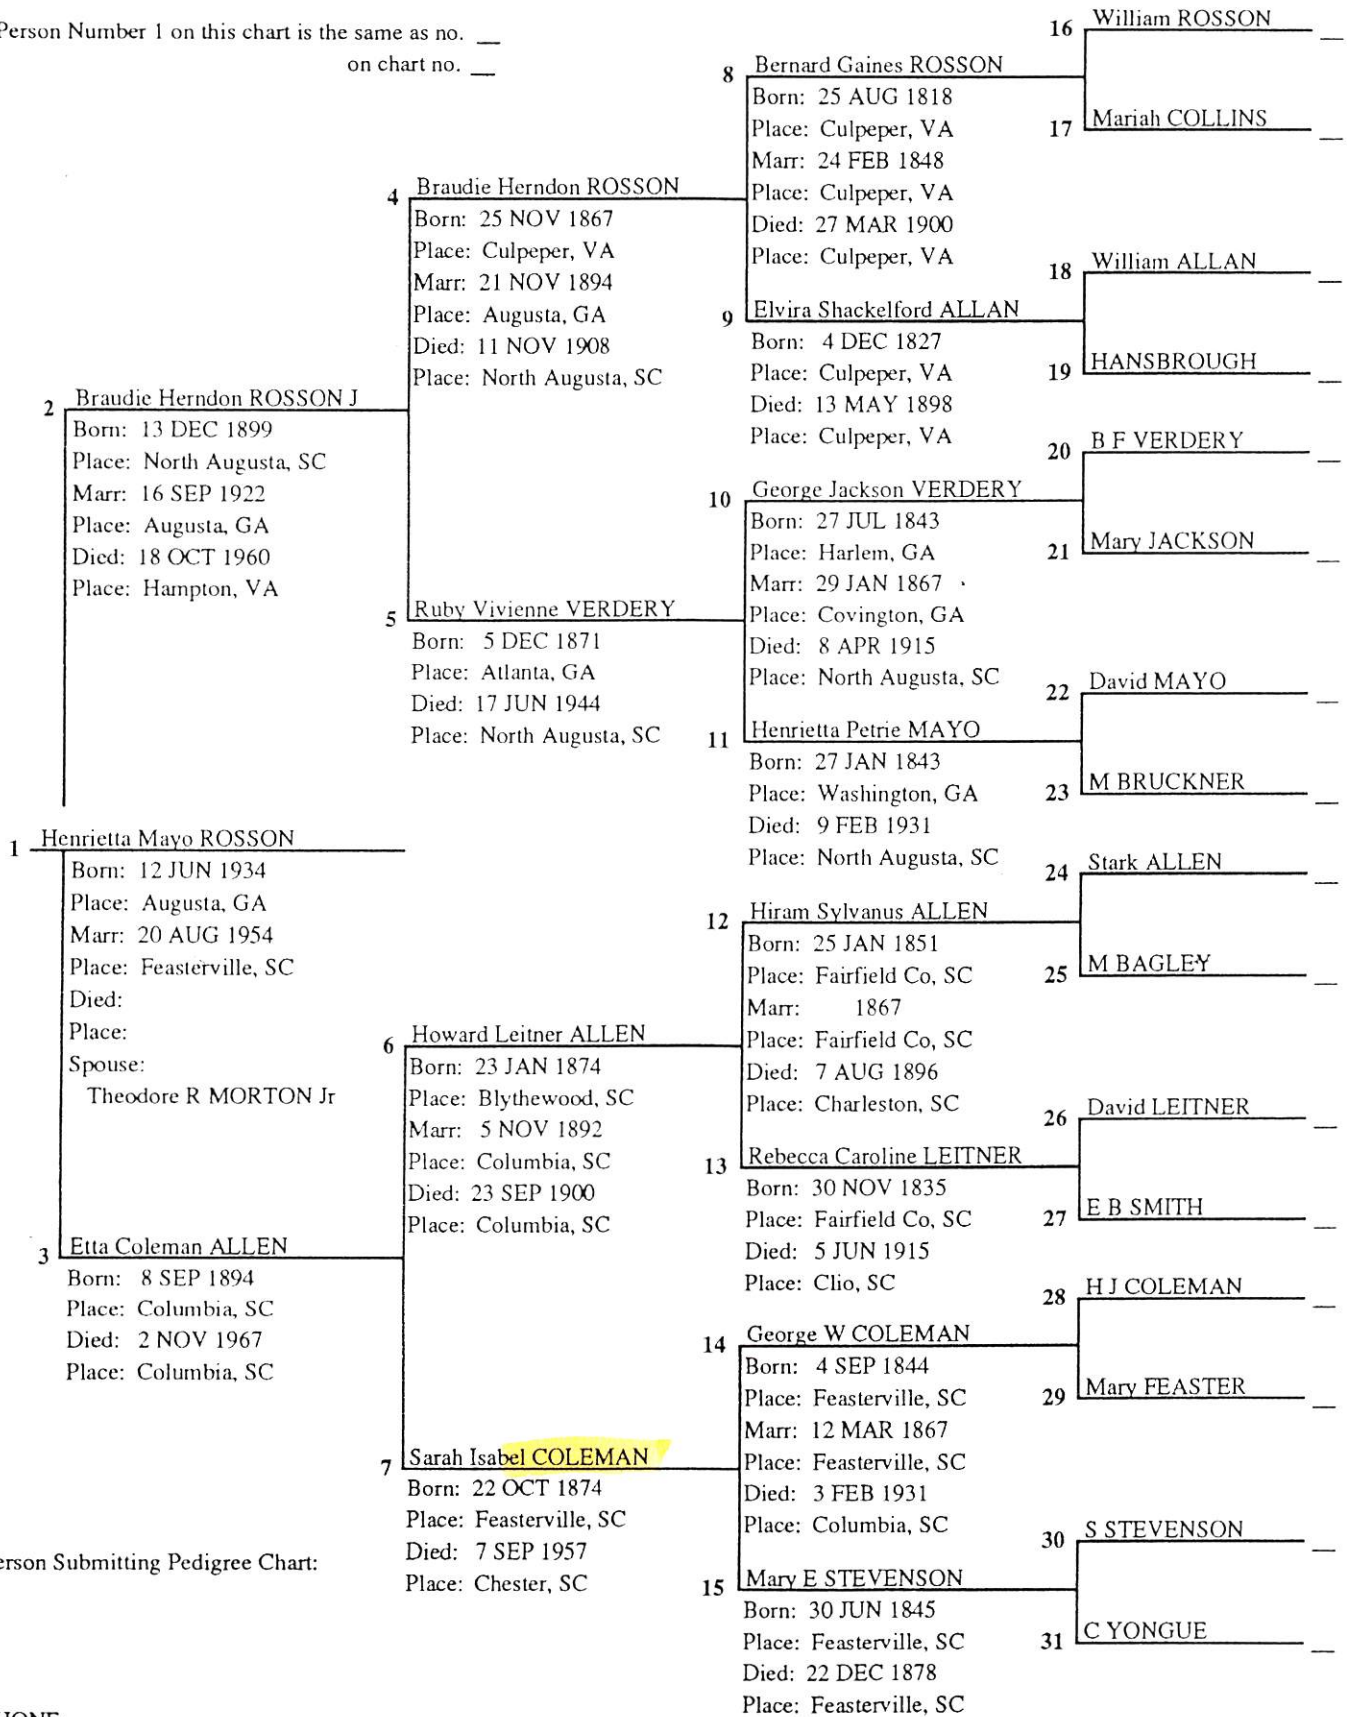

PEDIGREE CHART

Mon, Jan 27, 1992

Chart No. 1

Person Number 1 on this chart is the same as no. ___
on chart no. ___

Person Submitting Pedigree Chart:

Henrietta Morton
PO Box 1203
Greenwood SC 29648

(Daughter of #1)

PHONE: 803 223-7374

PEDIGREE CHART

Sun, Feb 23, 1992

Chart No. 1

Person Number 1 on this chart is the same as no. ___
on chart no. ___

Person Submitting Pedigree Chart:

PHONE: