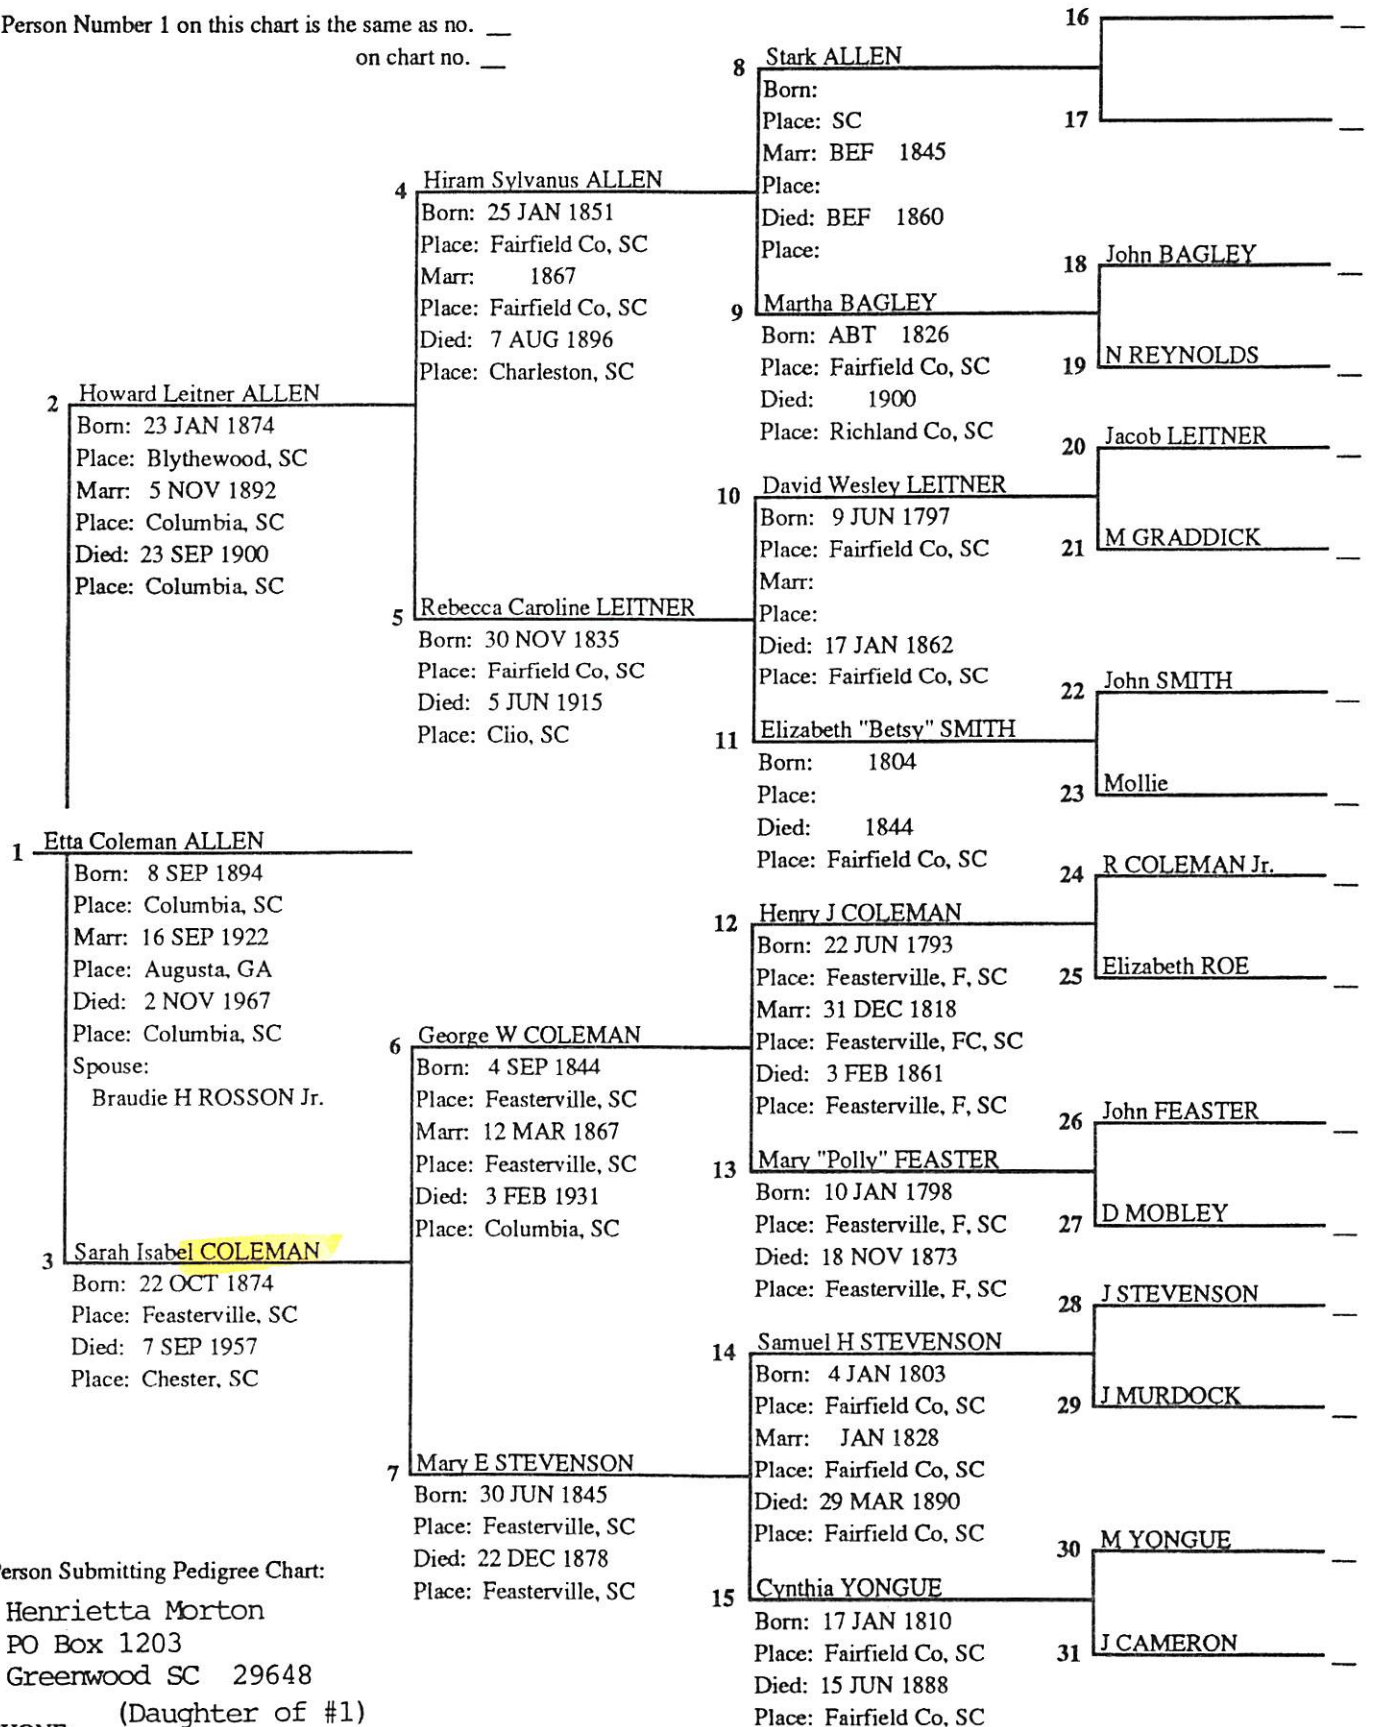

PEDIGREE CHART

Mon, Jan 27, 1992

Chart No. 1

Person Number 1 on this chart is the same as no. ___
on chart no. ___

Person Submitting Pedigree Chart:

Henrietta Morton
PO Box 1203
Greenwood SC 29648

(Daughter of #1)

PHONE: 803 223-7374

PEDIGREE CHART

Sun, Feb 23, 1992

Chart No. 1

Person Number 1 on this chart is the same as no. ___
on chart no. ___

Person Submitting Pedigree Chart:

PHONE: